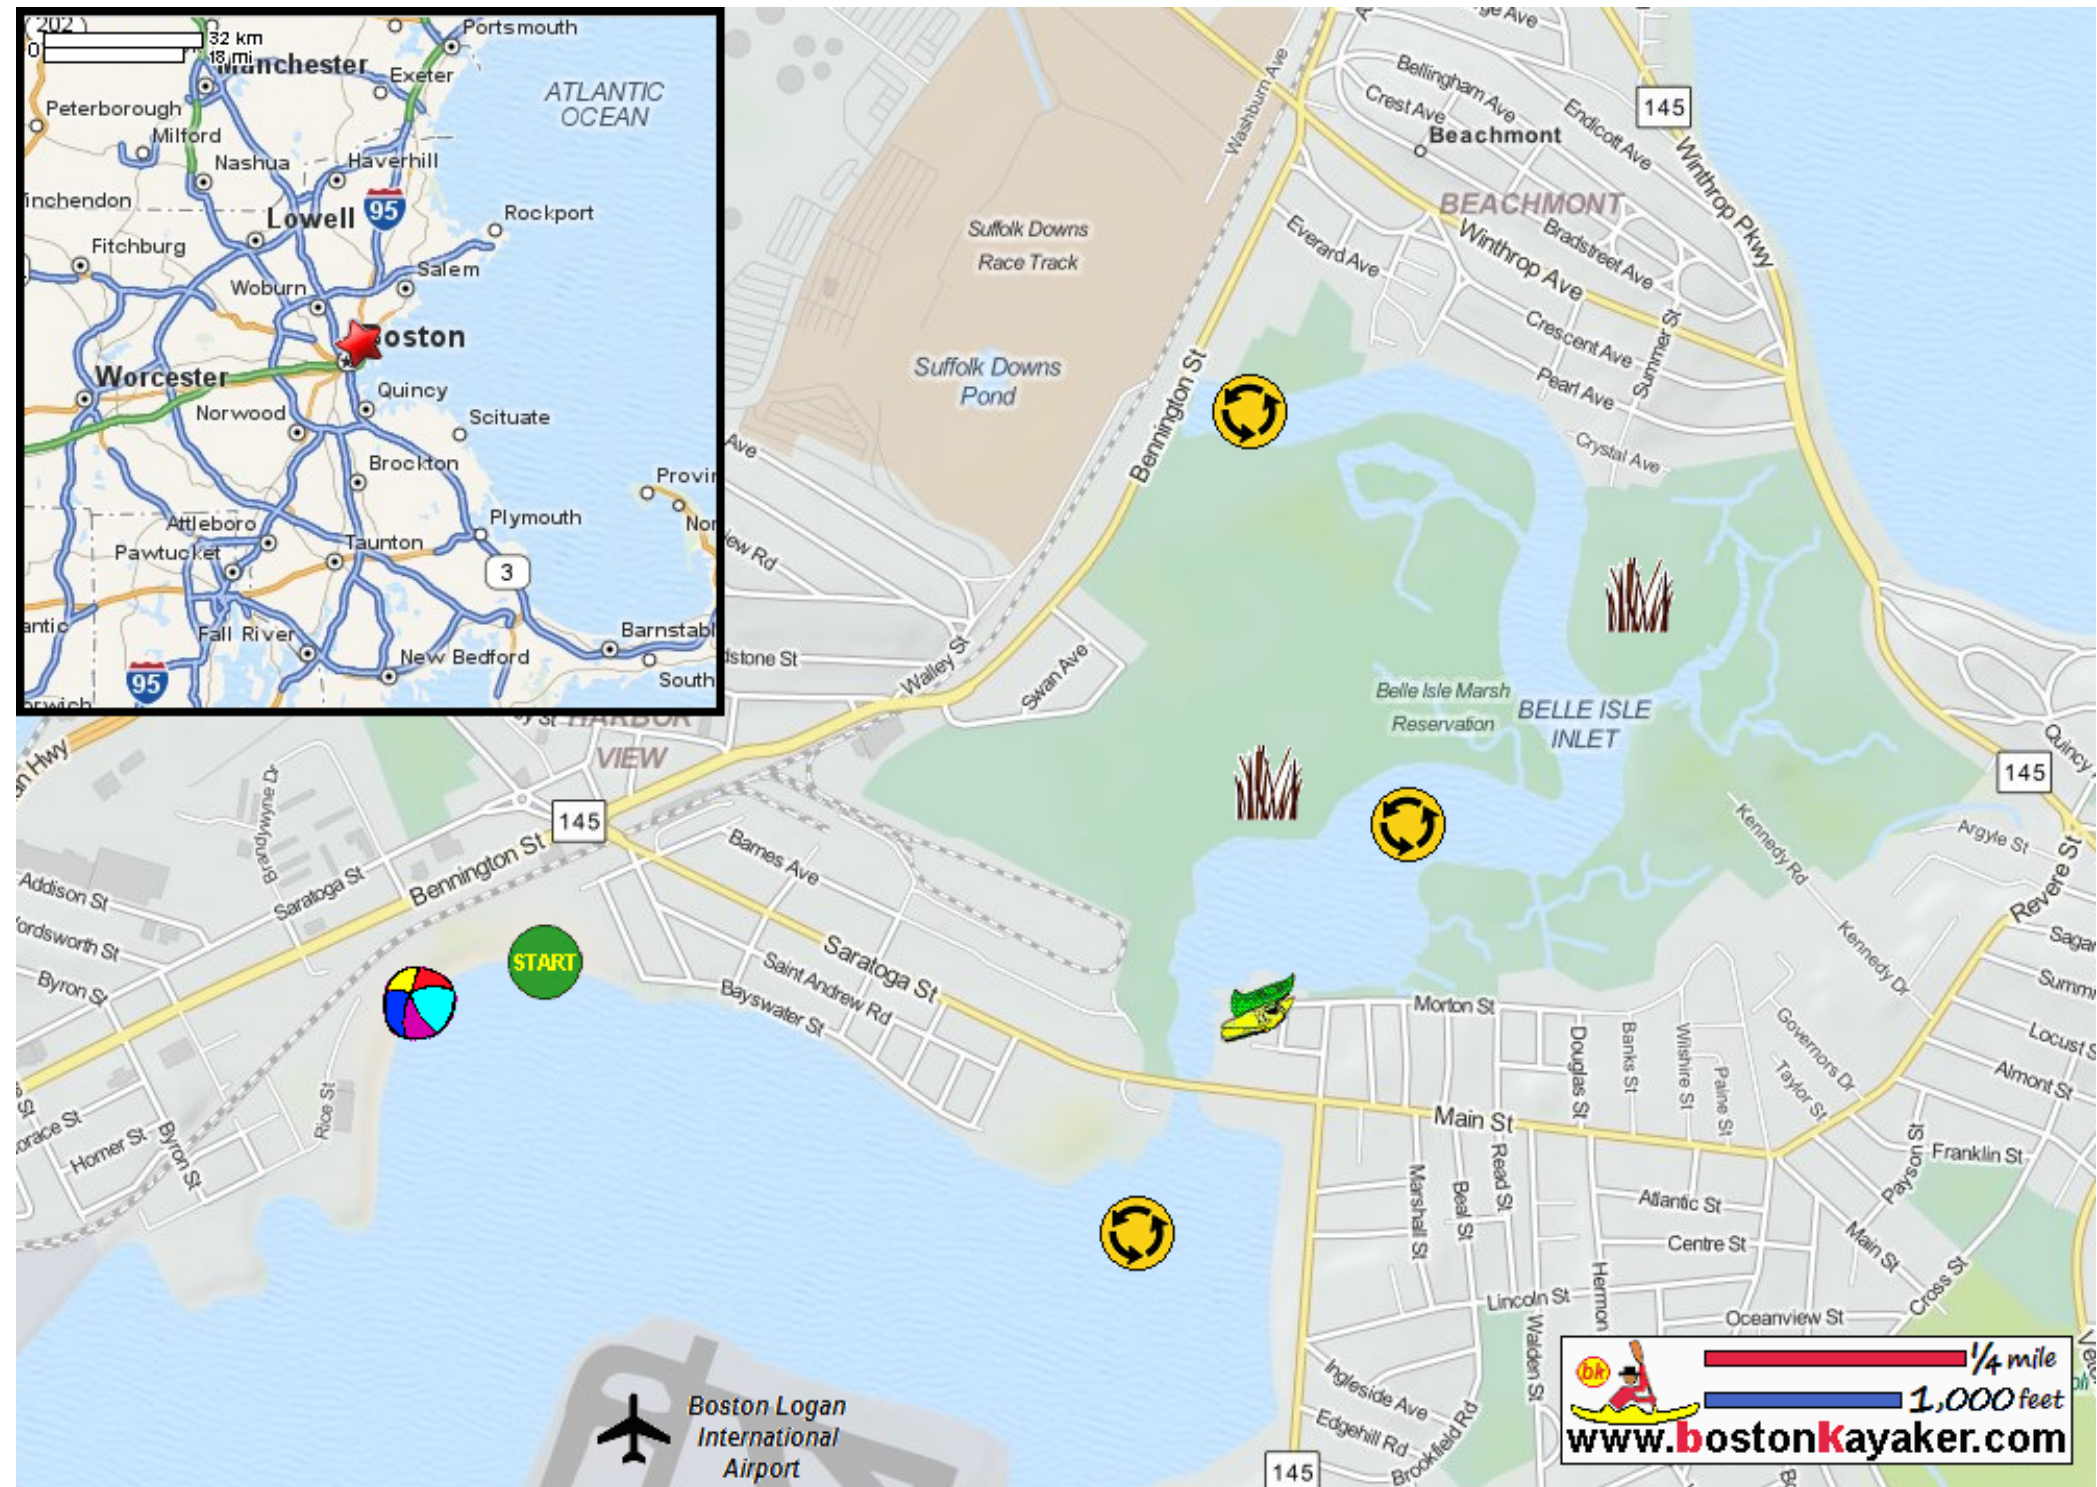

# Kayaking on Belle Isle Marsh - in Boston MA

-  Put in at Barnes Ave. in Boston MA.
-  Paddle to Belle Isle Marsh and return.
-  Estimated round trip distance = 4+ miles
-  Plan trip when tide is high.
-  Constitution Beach
-  Belle Isle Marsh Reservation
-  Belle Isle Kayak Adventures