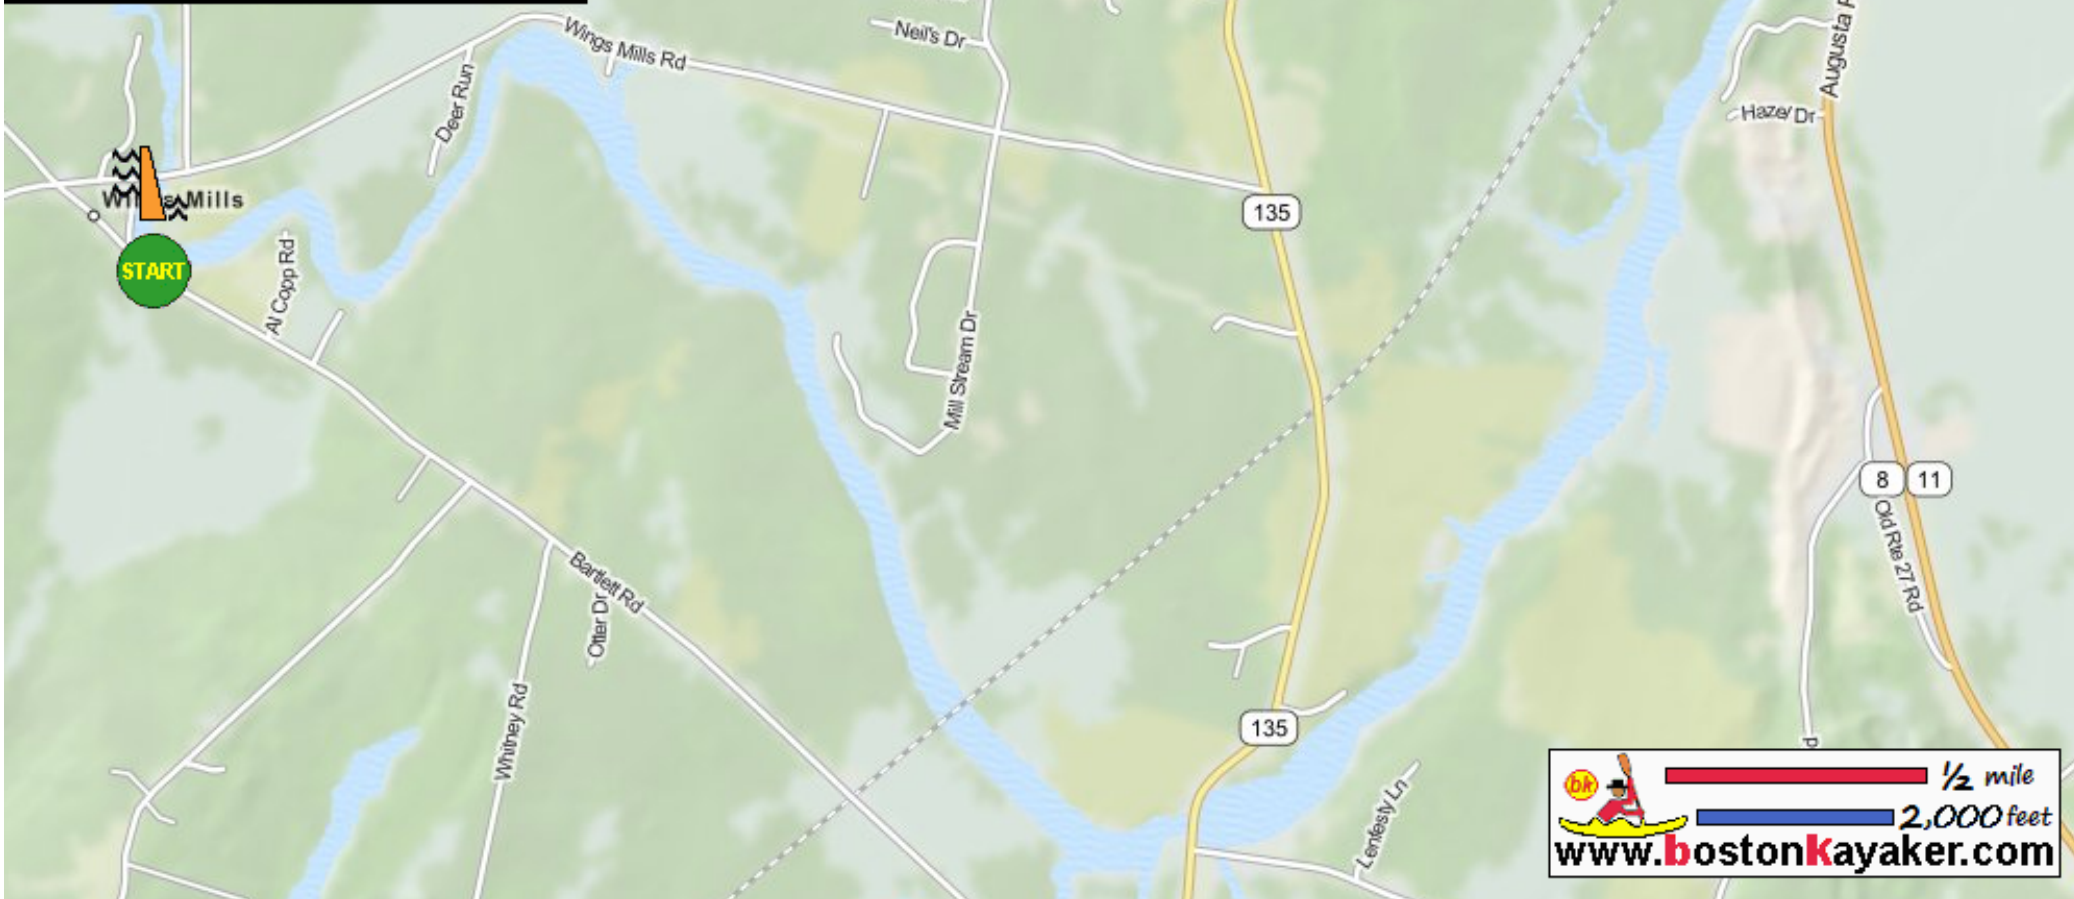

Kayaking on Belgrade Stream - from Mount Vernon ME to Belgrade ME

Put in at Bartlett Road in Mount Vernon ME.

Take out at Hayden Park on Augusta Rd in Belgrade ME.

Estimated distance = 6 miles

Long Pond Dam

Belgrade Canoe and Kayaks

Belgrade Boat Rentals - kayaks and canoes