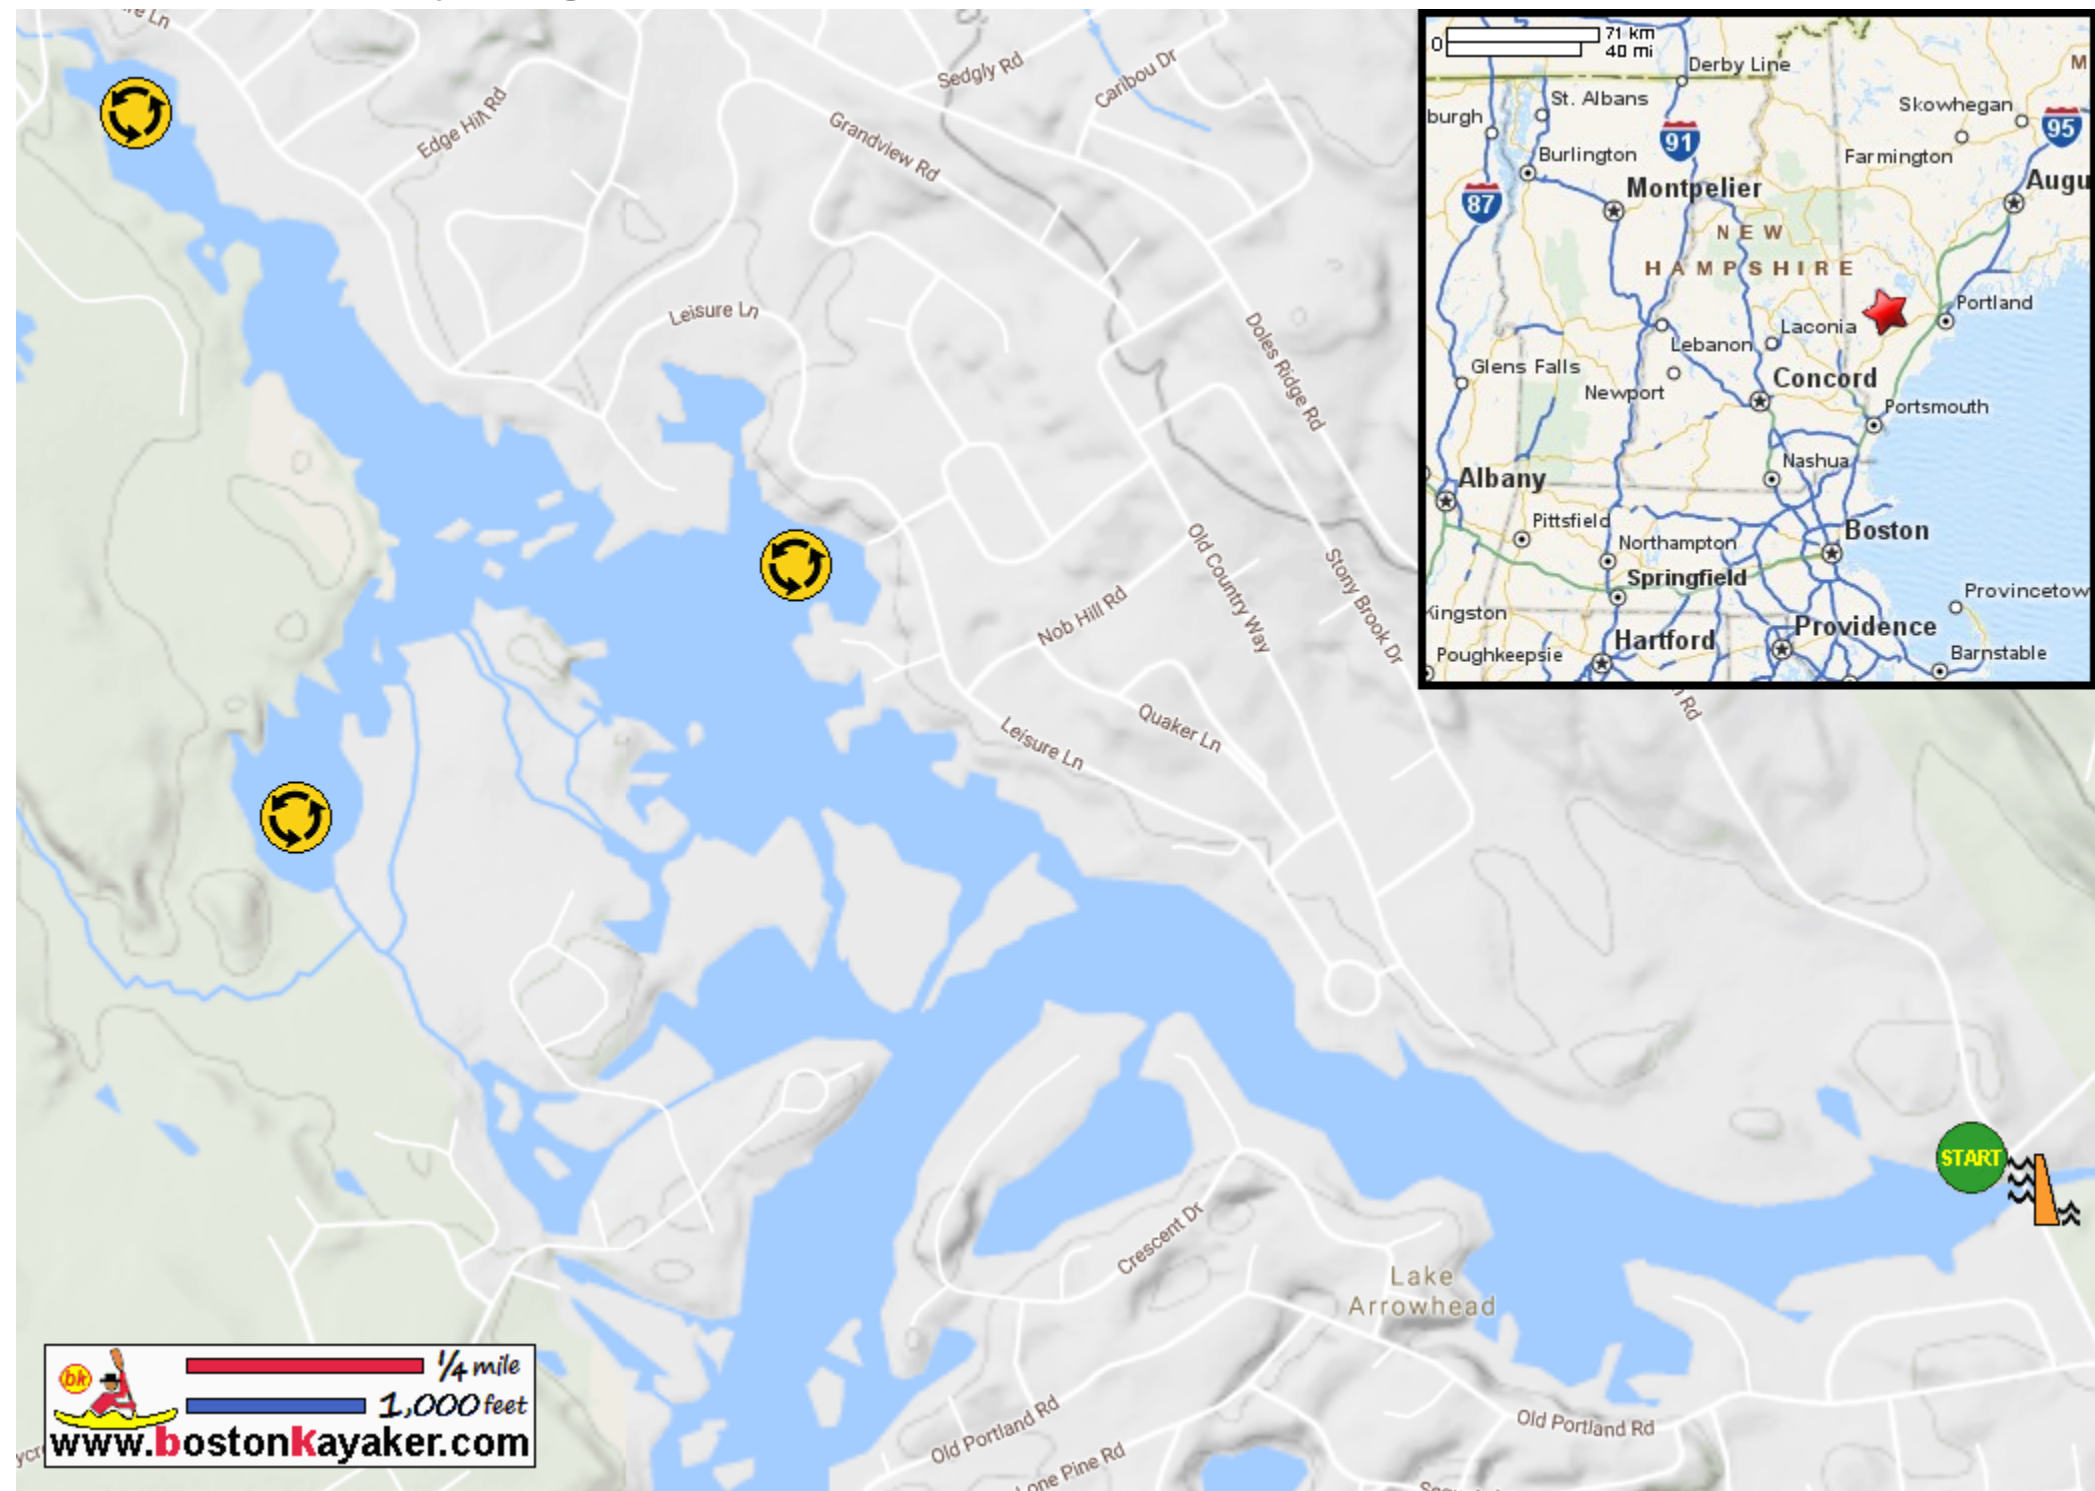

Kayaking on Lake Arrowhead North Section - in North Waterboro ME

  1/4 mile
 1,000 feet
www.bostonkayaker.com

Put in at New Dam Road
in North Waterboro ME.

Paddle northwest to Lake Arrowhead
coves and return.

Estimated round trip
distance = 4.5+ miles

Ledgemere
Dam